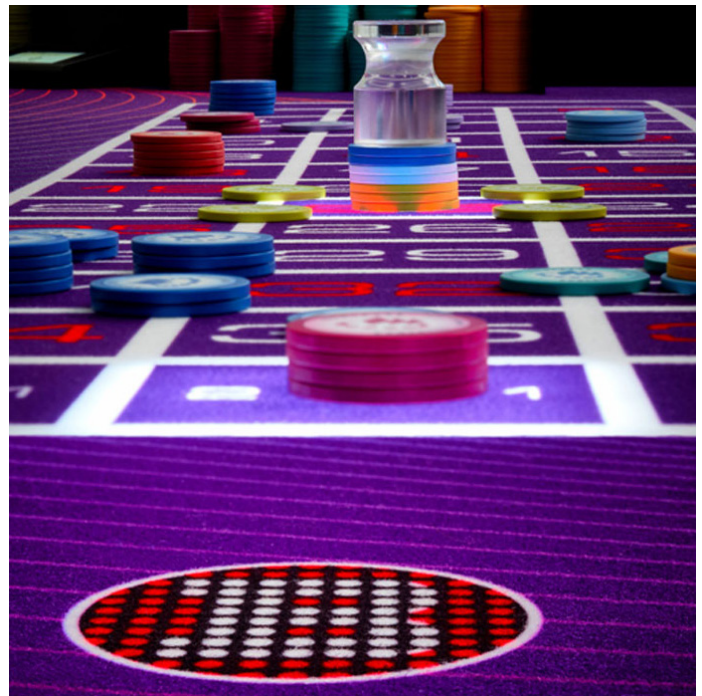

## What sets the TCSJOHNHUXLEY Roulette Blaze Table apart?

Blaze for Roulette takes roulette tables to the next level, with an LED lightbox beneath the game surface which allows you to display eye catching animations, game status prompts and winning numbers.

### Features & Benefits

Displays eye catching animations

Available in Single or Double Zero

Slimline acrylic or cloth layout gaming surface

Highlights winning numbers which assists players and dealers

Quick and easy to install

Excites and entertains new and existing players alike

TCSJOHNHUXLEY hold the global patent for displaying animation on the gaming surface

Low maintenance, long-life LEDs

LCD touchscreen dealer console

Easy to operate; little training required

### Roulette Blaze Dealer Operations

Roulette Blaze is fully automated. The only manual operation the dealer needs to complete is if the game needs to be voided for any reason. Voiding the game is done through a dealer console similar to other Blaze games. Winning numbers are passed to the Blaze system and e-FX™ Display directly from an integrated Saturn™ Roulette Wheel, TCSJOHNHUXLEY reader head or connection to a third-party wheel.