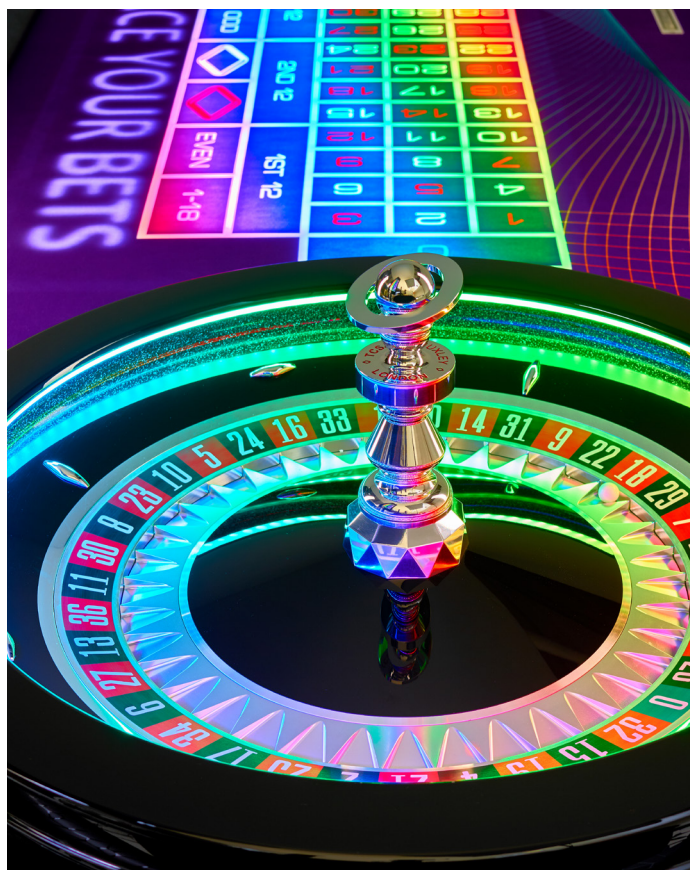

## What sets the TCSJOHNHUXLEY Roulette Blaze Table apart?

Blaze for Roulette takes roulette tables to the next level, with an LED lightbox beneath the game surface which allows you to display eye catching animations, game status prompts and winning numbers.

### Features & Benefits

Displays eye catching animations

Available in Single or Double Zero

Slimline acrylic or cloth layout gaming surface

Highlights winning numbers which assists players and dealers

Quick and easy to install

Excites and entertains new and existing players alike

TCSJOHNHUXLEY hold the global patent for displaying animation on the gaming surface

Low maintenance, long-life LEDs

LCD touchscreen dealer console

Easy to operate; little training required

### Roulette Blaze Dealer Operations

Roulette Blaze is fully automated. The only manual operation the dealer needs to complete is if the game needs to be voided for any reason. Voiding the game is done through a dealer console similar to other Blaze games. Winning numbers are passed to the Blaze system and e-FX™ Display directly from an integrated Saturn™ Roulette Wheel, TCSJOHNHUXLEY reader head or connection to a third-party wheel.