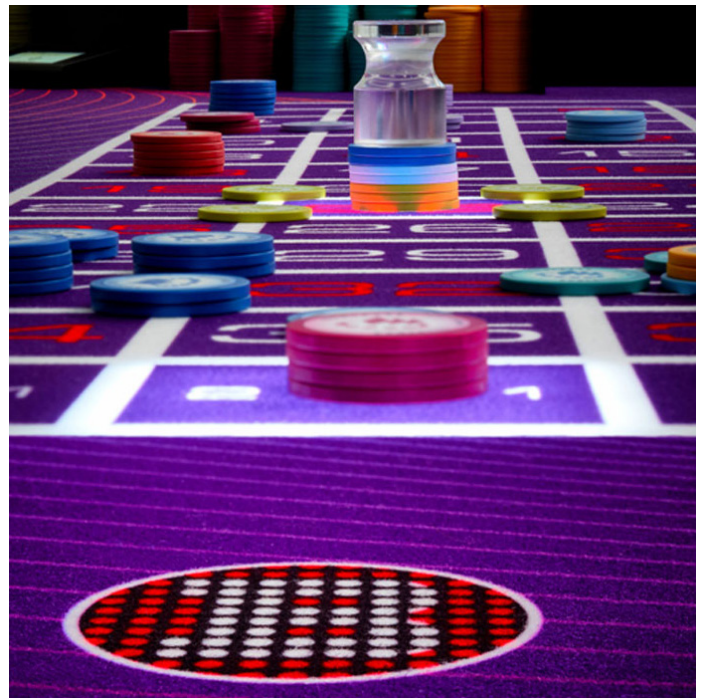

What sets the TCSJOHNHUXLEY Blaze Roulette Table apart?

Blaze for Roulette takes Roulette tables to the next level, with an LED lightbox beneath the game surface, which allows you to display eye-catching animations, game status prompts and winning numbers.

Features and Benefits

Displays eye-catching animations

Available in single or double zero

Slimline acrylic or cloth layout gaming surface

Highlights winning numbers to assist players and dealers

Quick and easy to install

Excites and entertains new and existing players alike

TCSJOHNHUXLEY holds the global patent for displaying animation on the gaming surface

Low maintenance and long-life LEDs

LCD touch screen dealer console

Easy to operate with little training required

Compatible with all **TCSJOHNHUXLEY** Roulette Wheels and the Winning Number Display range

Blaze Roulette Dealer Operations

Blaze Roulette is fully automated. The only manual operation the dealer needs to complete is if the game needs to be voided for any reason. Voiding the game is done through a dealer console similar to other Blaze games. Winning numbers are passed to the Blaze system and Winning Number Display directly from an integrated Saturn™ Roulette Wheel, **TCSJOHNHUXLEY** reader head or connection to a third-party wheel.