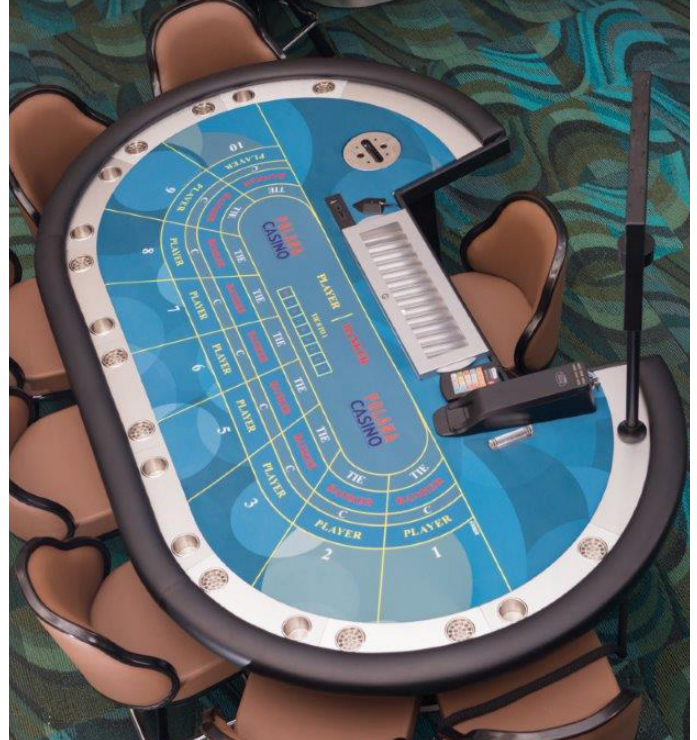

What sets the TCSJOHNHUXLEY Baccarat / Punto Banco Table apart?

With renowned craftsmanship, TCSJOHNHUXLEY's Baccarat / Punto Banco Tables are manufactured to the highest quality.

Features and Benefits

Various standard base styles and bespoke designs available

Adjustable feet or fixed-floor bracketing

Baccarat / Punto Banco Table sizes are available as 14 Player, 9 Player Midi or 7 Player Mini

Leather or vinyl armrest, available in a wide range of colours

Wide choice of drink rails, holders and ashtrays

Footrail available in brass or chrome as standard

Integrated electronics, security and display systems

Additional progressive jackpots with the Jackpot System