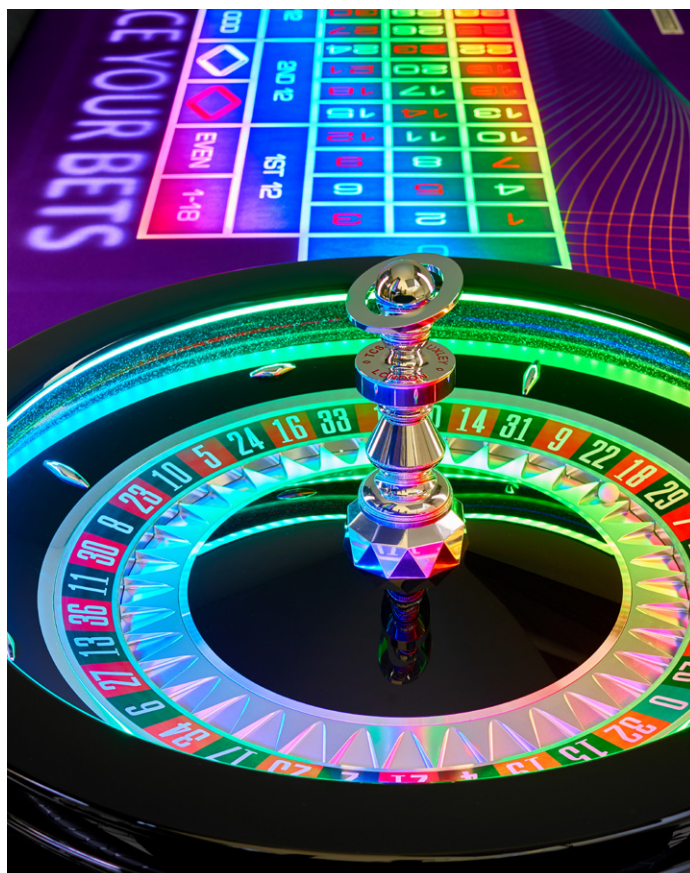

## What sets the TCSJOHNHUXLEY Blaze Roulette Table apart?

Blaze for Roulette takes roulette tables to the next level, with an LED lightbox beneath the game surface which allows you to display eye catching animations, game status prompts and winning numbers.

### Features & Benefits

Displays eye catching animations

Available in Single or Double Zero

Slimline acrylic or cloth layout gaming surface

Highlights winning numbers which assists players and dealers

Quick and easy to install

Excites and entertains new and existing players alike

TCSJOHNHUXLEY hold the global patent for displaying animation on the gaming surface

Low maintenance, long-life LEDs

LCD touchscreen dealer console

Easy to operate; little training required

### Blaze Roulette Dealer Operations

Blaze Roulette is fully automated. The only manual operation the dealer needs to complete is if the game needs to be voided for any reason. Voiding the game is done through a dealer console similar to other Blaze games. Winning numbers are passed to the Blaze system and e-FX™ Display directly from an integrated Saturn™ Roulette Wheel, TCSJOHNHUXLEY reader head or connection to a third-party wheel.