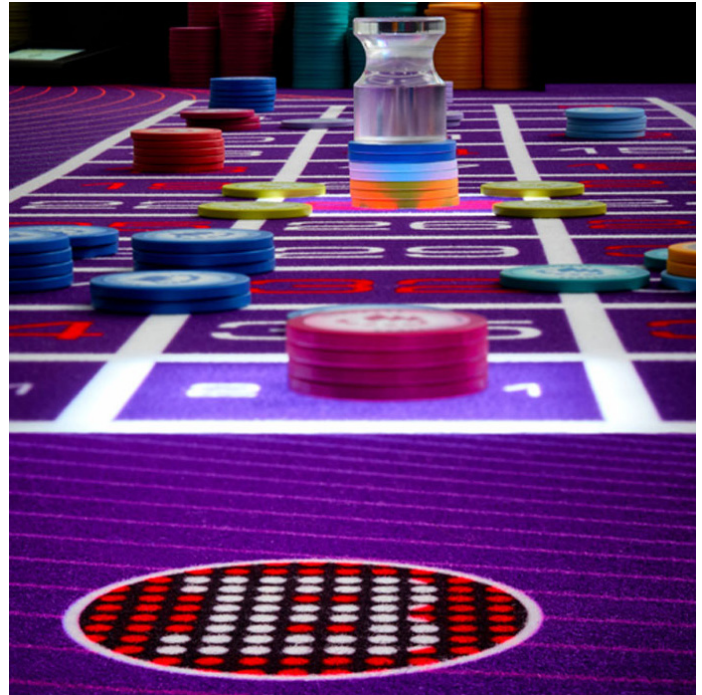

## What sets the TCSJOHNHUXLEY Blaze Roulette Table apart?

Blaze for Roulette takes roulette tables to the next level, with an LED lightbox beneath the game surface which allows you to display eye catching animations, game status prompts and winning numbers.

### Features & Benefits

Displays eye catching animations

Available in Single or Double Zero

Slimline acrylic or cloth layout gaming surface

Highlights winning numbers which assists players and dealers

Quick and easy to install

Excites and entertains new and existing players alike

TCSJOHNHUXLEY hold the global patent for displaying animation on the gaming surface

Low maintenance, long-life LEDs

LCD touchscreen dealer console

Easy to operate; little training required

### Blaze Roulette Dealer Operations

Blaze Roulette is fully automated. The only manual operation the dealer needs to complete is if the game needs to be voided for any reason. Voiding the game is done through a dealer console similar to other Blaze games. Winning numbers are passed to the Blaze system and e-FX™ Display directly from an integrated Saturn™ Roulette Wheel, TCSJOHNHUXLEY reader head or connection to a third-party wheel.